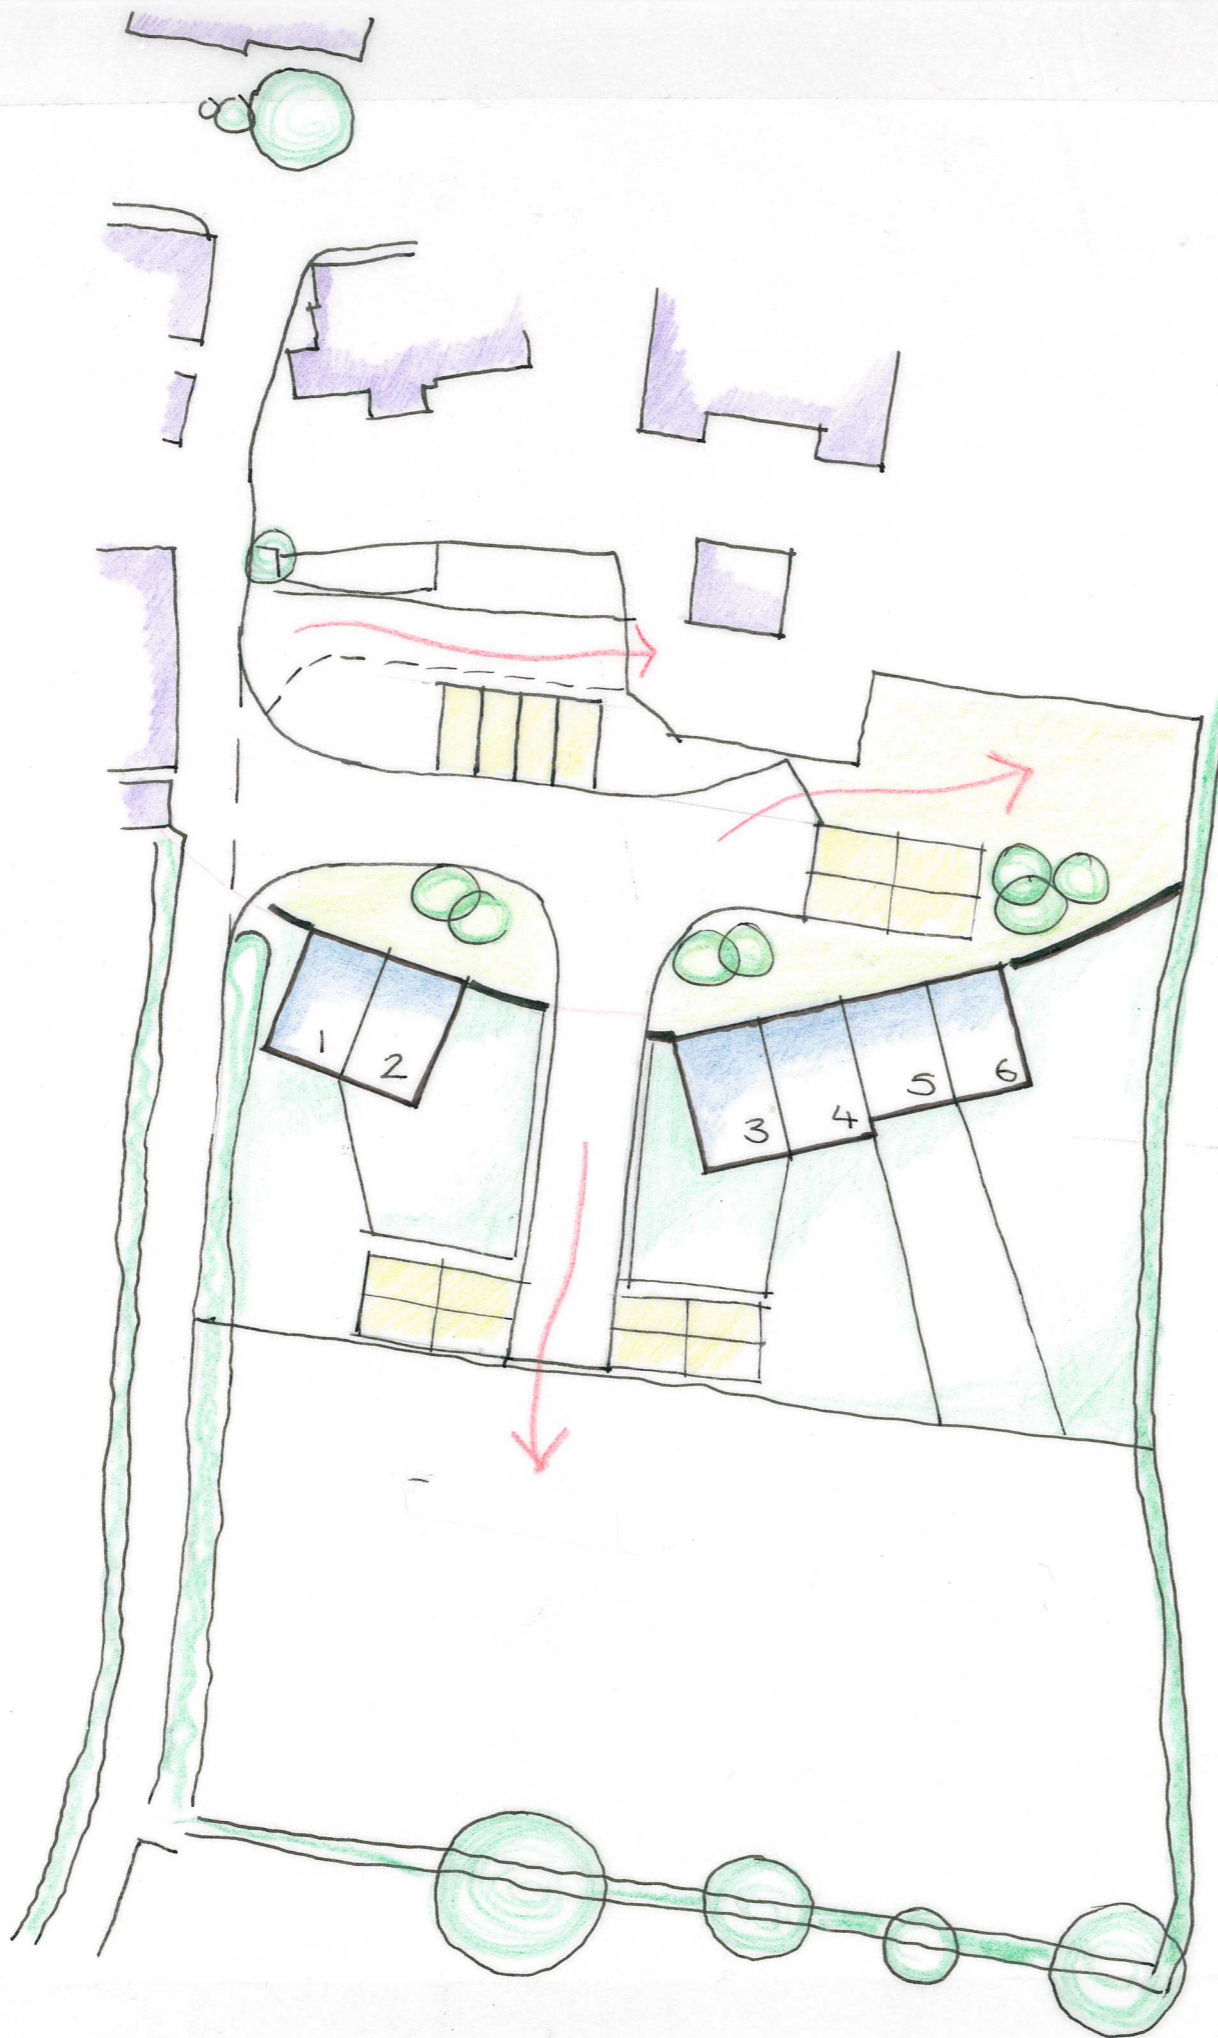

TREWIN
DESIGN

TREWIN DESIGN ARCHITECTS

1 Stanhope Square, Holsworthy, Devon, EX22 6DR - 01409 253013
www.trewin-design.co.uk - create@trewin-design.co.uk

Drawing title
SKETCH 1:500

Job title
MOUNT, CORNWALL

Client
OCEAN HOUSING

Stage
Drawing number
6913-00-

Scale
Revision
001

Date
Drawn by
Checked by

Revision	Description	Date	Initials

Contractors must check all dimensions on site before fabrication. Only figured dimensions are to be worked from.
All enclosures must be supplied by Trewin Design Architects Ltd before proceeding.
Copyright 2013 All rights reserved.